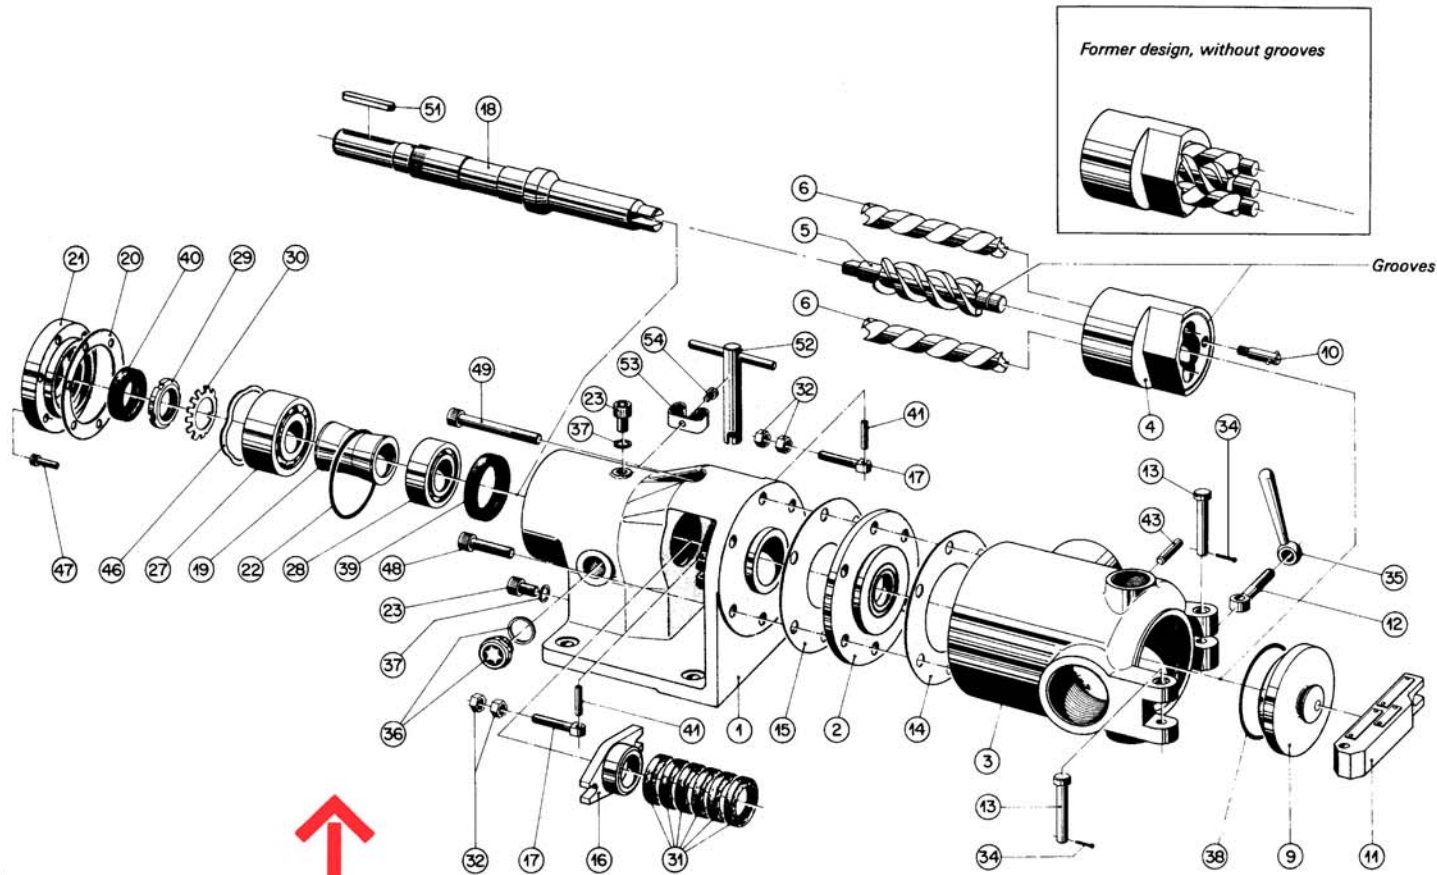

SUP series chocolate pumps

Spare parts drawing

ACP&D Limited
Units 6 & 9A,
Charlestown Industrial Estate,
Robinson Street,
Ashton-under-Lyne,
Lancashire, OL6 8NS.

Tel: +44 (0)161 343 1884
Fax: +44 (0)161 339 0650
e-mail: sales@acpd.co.uk
Websites: www.acpd.com &
www.acpd.co.uk